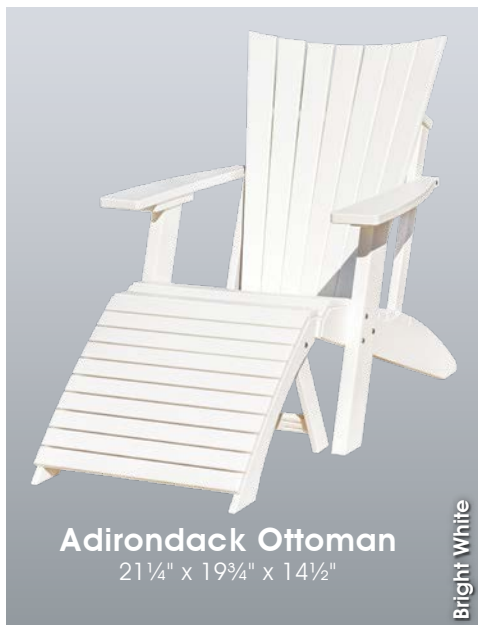

Adirondack Ottoman
21¼" x 19¾" x 14½"

Bright White