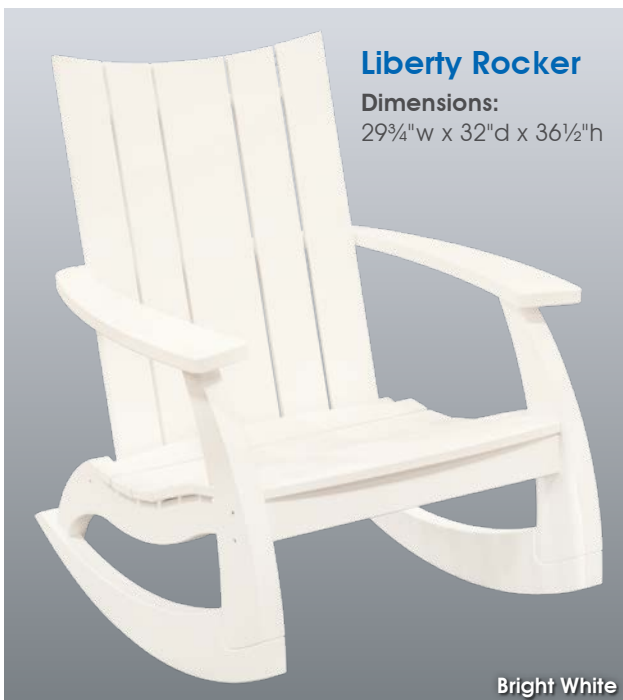

BERKSHIRE ROCKER

Berkshire Rocker

Dimensions:

26" w x 34" d x 42½" h

Seat Size:

20" w x 19½" d x 15" h

Light Gray

Dark Gray

LIBERTY C O L L E C T I O N

left to right: Drift Wood Gray – Birch Wood – Antique Mahogany

Liberty Rocker

Dimensions:
29¾" w x 32" d x 36½" h

Bright White

To truly experience the beauty of this stylish rocker, you have to try it out.