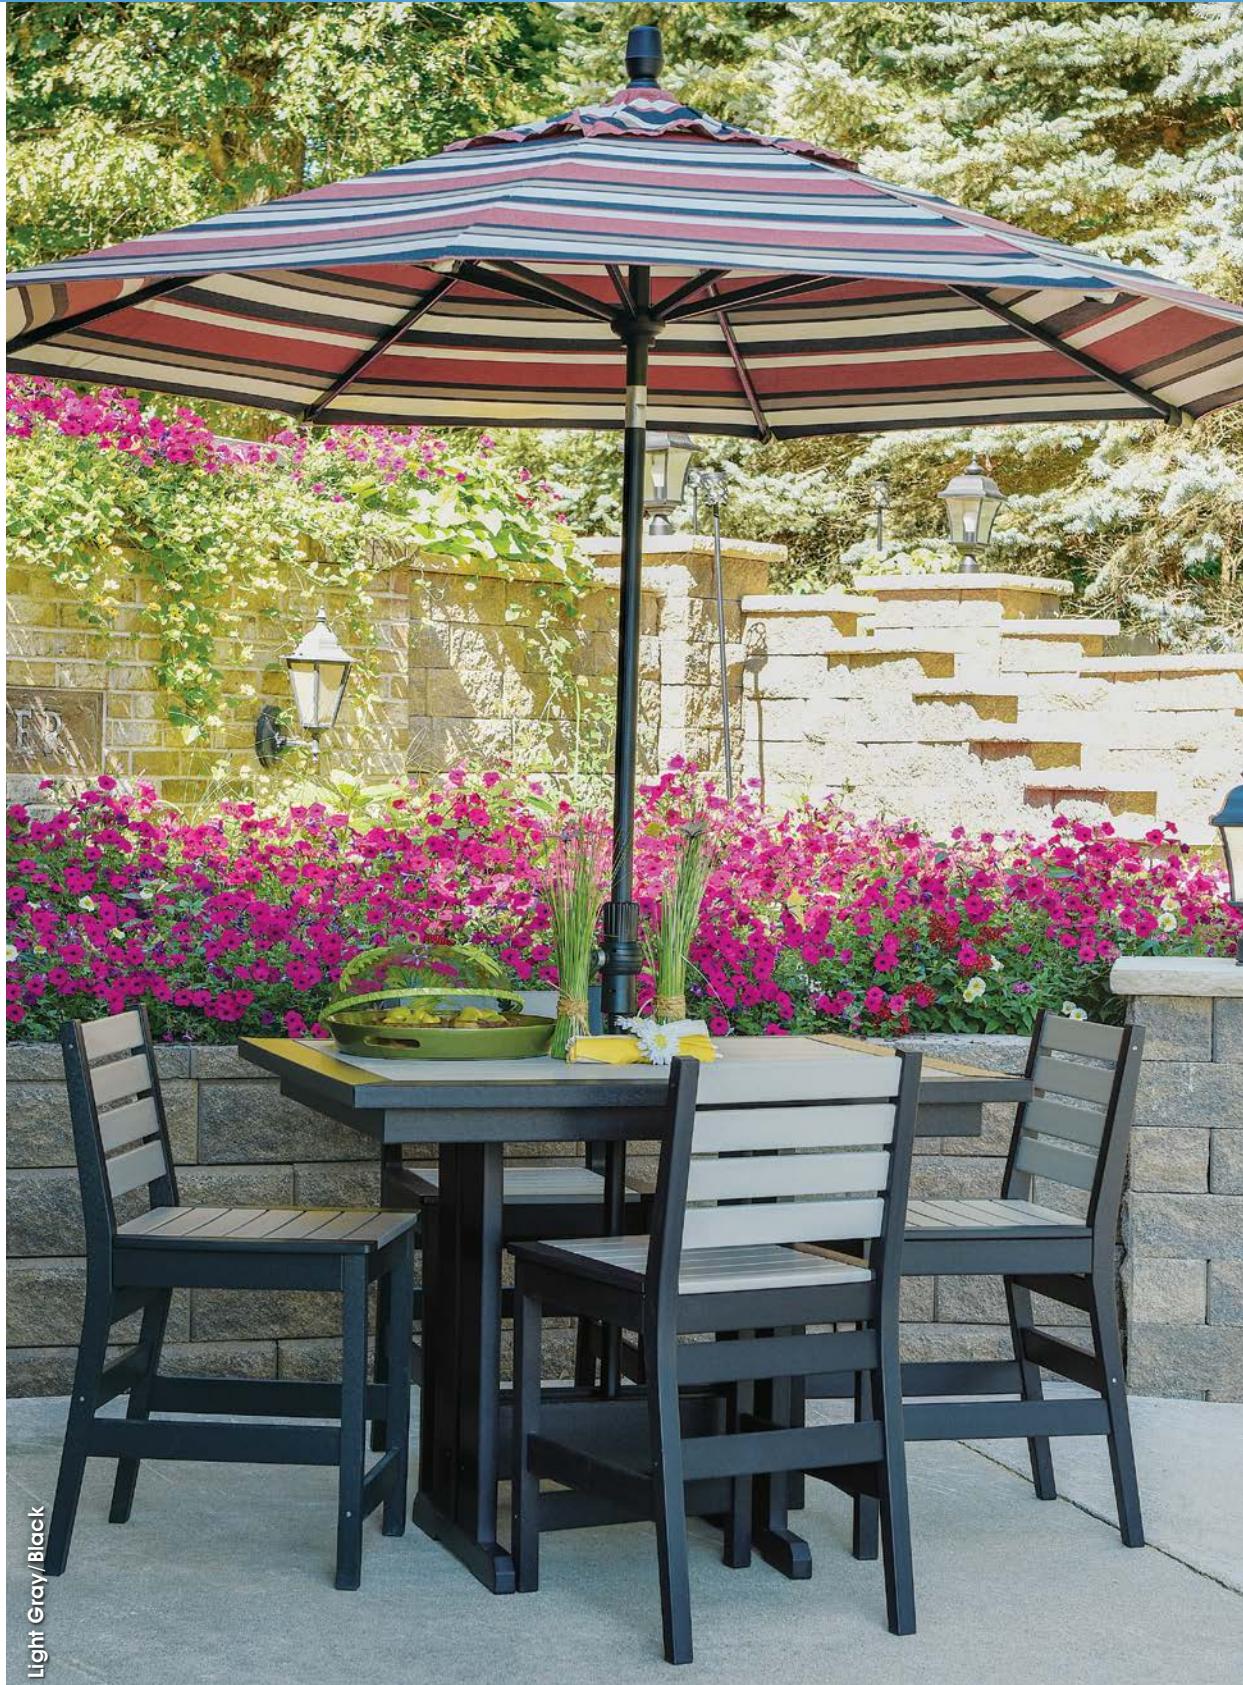

St. Croix Chair

Height Options:

dining – 17¼”
counter – 24”
bar – 30”

St. Croix Swivel Chair

Height Options:

dining – 17¼”
counter – 24”
bar – 30”

Light Gray/Black

SHAWNEE